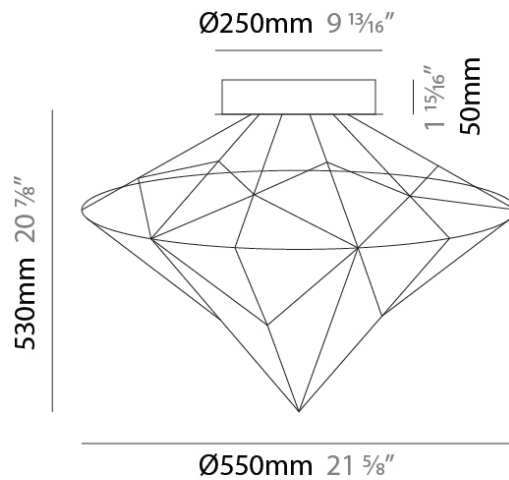

NOBILIS SURFACE

D102034-

base number   LED Dimming   Color Temperature   Finish Options

1. To build a product code in our configurator select the specify button on the base model # product page
2. To build a manual product code on this datasheet choose from the options listed below in blue font and add the suffix to the base model #

GENERAL

Series: Nobilis
Brand: Quasar
Division: Design
Mounting Type: Surface
Mounting Location: Ceiling
Subcategory: Ambient

PHYSICAL

Shape: Abstract
Diameter (mm): 550
Diameter (in): 21 ⁵/₈
Height (mm): 530
Height (in): 20 ⁷/₈
Light Distribution: Omnidirectional
Weight (kg): 3
[Fixture Finish: NIC / BRA / BBR](#)
Fixture Material: Metal
Upon Request: Custom Sizes

ELECTRICAL

Number of Lamps: 52
Lamp Type: LED Retrofit
Input Wattage (W): 17.2
Bulb Included: Bulb Included
Max. Wattage Per Lamp (W): 0.33
Lamp Base: E10
[Dimming: Non-Dimming / Phase Dimming (120vac Only)](#)
Driver Included: Yes
Driver Location: Integrated
Driver Type: Constant Voltage - Universal
Driver Class: Class 2
Input Voltage (V): 120 - 277
Output Voltage (V): 12

LED

[Color Temperature (°K): 2600 / 3000 / 3500](#)
Max. Delivered Lumen (lm): 1541
CRI: >90 CRI
Lamp Life (hrs): 50000

OPTICAL

RATINGS AND CERTIFICATIONS

Certified By: Certified for North American Standards
IP rating: IP20

PROJECT _____
TYPE _____
SPECIFIER _____
QUANTITY _____
DATE _____